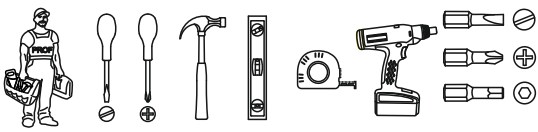

Материалы стен различаются, поэ
крепежные средства не прилагают
Используйте крепежные средства,
подходящие для материала стен в
вашем доме. Для выбора подходя
крепежных средств обратитесь в
специализированный магазин.

ENGLISH

Important information
Read carefully
Follow each step of the instruction care
fully

**Keep this information
for further reference**

WARNING!

Serious or fatal crushing injuries
can occur from furniture tip-over.
To prevent this furniture from
tipping over it must be permanently
ixed to the wall with the wall
attachment devices.

Fastening devices for the wall are not inc
luded since different wall materials require
different types of fastening devices. Use
fastening devices suitable for the walls in
your home. For advice on suitable faste
ning devices, contact your local speciali
zed dealer.